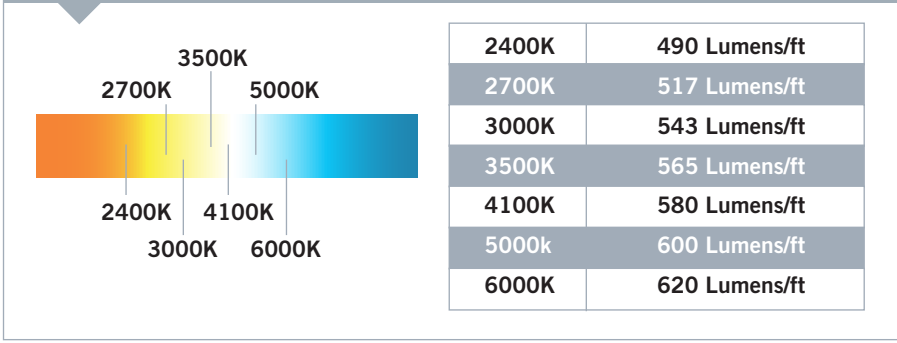

COLOR TEMPERATURE

1. **FEATURES**
2. ✓ Outstanding Color rendering of 95+ CRI
   - ✓ UL Approved with Cuttable Field Section
   - ✓ California title 24 approved
   - ✓ Pre-applied adhesive 3M VHB Tape light
   - ✓ Architectural Lighting
   - ✓ 3 oz of copper in tape light for constant voltage