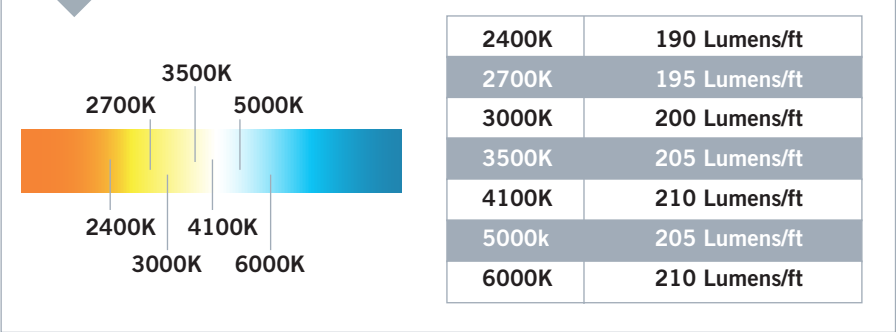

COLOR TEMPERATURE

FEATURES

- ✓ Outstanding Color rendering of 95+ CRI
- ✓ UL Approved with Cuttable Field Section
- ✓ California title 24 approved
- ✓ Pre-applied adhesive 3M VHB Tape light
- ✓ Architectural Lighting
- ✓ 3 oz of copper in tape light for constant voltage